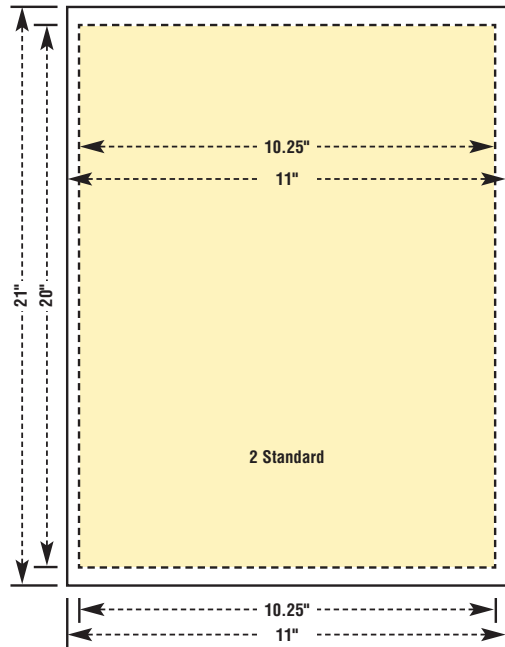

AD SIZES

Image area is represented by the dotted line.
Page element should never extend beyond this point. (No bleeds on comics ads).

Internal Advertisement

Image Area	Width	Height	
Full Page	10.25"	20"	
3/4 Page	10.25"	15"	
1/2 Page	10.25"	9.75"	Equivalents
1/3 Page	10.25"	6.5"	1/8" = .125
1/4 Page	10.25"	4.25"	1/4" = .25
1/6 Page	10.25"	3"	3/8" = .375
Impact Strip	10.25"	1"	1/2" = .5
			5/8" = .625
			3/4" = .75
			7/8" = .875

*A 3/4" gutter is recommended on spadeas printing coldset.